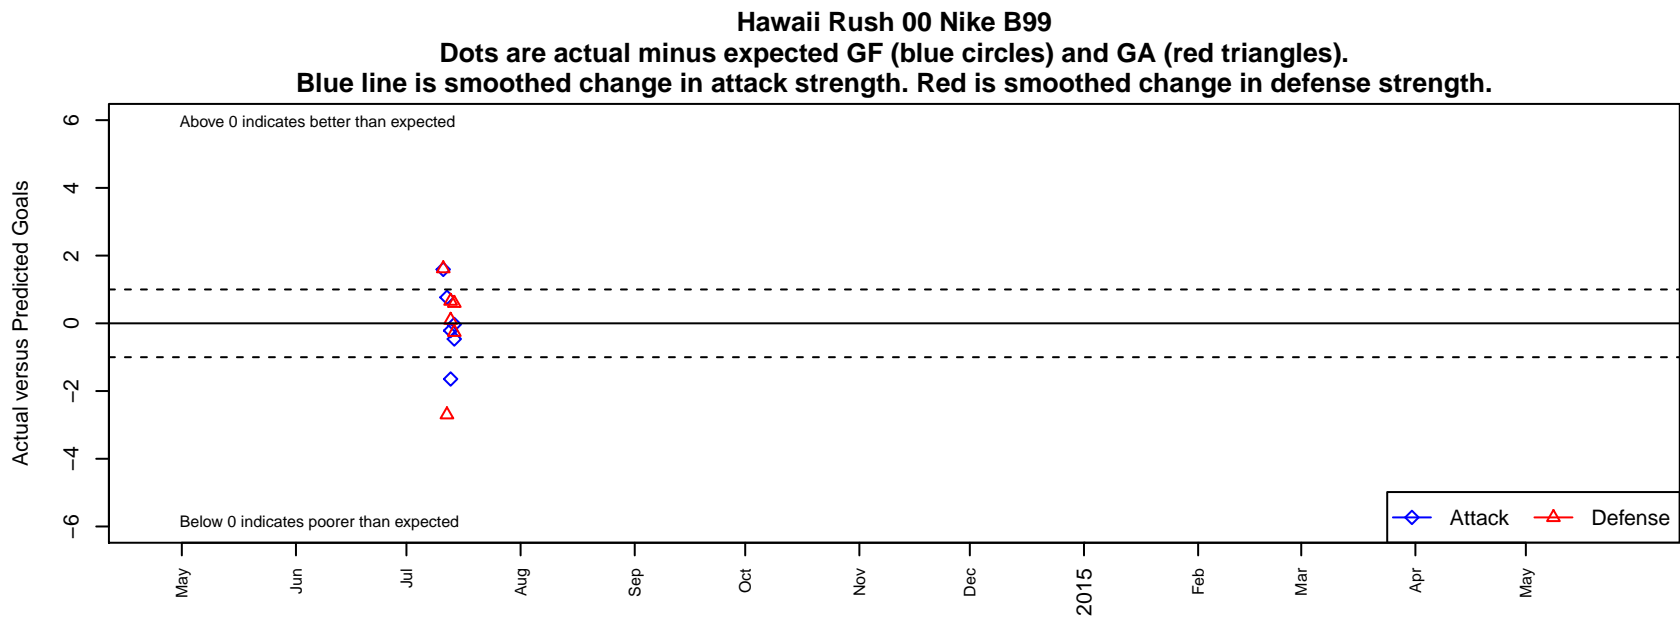

# Hawaii Rush 00 Nike B99

Hawaii Rush  
Pearl City, HI  
B99 total strength=1519  
attack=21.59 defense=6.76

alt names used: HAWAII RUSH SOCCER HAWAII RUSH 2000E  
Venues played: 2014 Nike Crossfire Challenge Silver U15